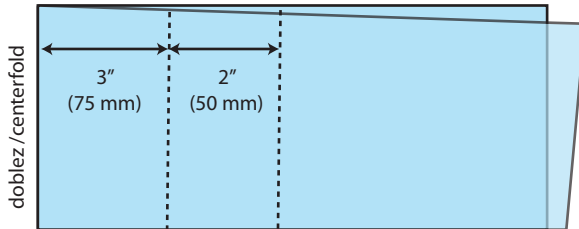


	Lineas de Perforación	POF	Doblada al centro	Fecha: 28 JUL 2023
	Perforation Lines	POF	Centerfold	Revisión: 0-07/24

1 Hasta 8" (200 mm) // 2 lineas: a 3" (75 mm) del doblaz primer linea y 2" siguiente linea.

Up to 8" (200 mm) // 2 lines: at 3" (75mm) from centerfold first line and 2" between following line.

2 De 9" (225 mm) hasta 18" (450 mm) // 3 lineas: a 3" (75 mm) del doblaz primer linea y 2" siguientes lineas.

From 9" (225 mm) up to 18" (450 mm) // 3 lines: at 3" (75mm) from centerfold first line and 2" between following lines.

3 De 19" (475 mm) hasta 26" (650 mm) // 4 lineas: a 3" (75 mm) del doblaz primer linea y 2" siguientes lineas.

From 27" (675 mm) up to 40" (1000 mm) // 5 lines: at 3" (75mm) from centerfold first line and 2" between following lines.