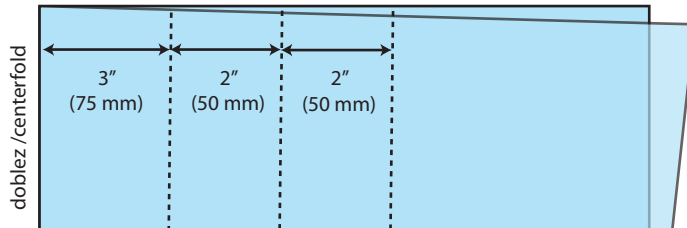


	Lineas de Perforación	POF	Doblada al centro	Fecha: 28 JUL 2023
	Perforation Lines	POF	Centerfold	Revisión: 0-07/24

1 Hasta 8" (200 mm) // 2 lineas: a 3" (75 mm) del doblaz primer linea y 2" siguiente linea.

Up to 8" (200 mm) // 2 lines: at 3" (75mm) from centerfold first line and 2" between following line.

2 De 9" (225 mm) hasta 18" (450 mm) // 3 lineas: a 3" (75 mm) del doblaz primer linea y 2" siguientes lineas.

From 9" (225 mm) up to 18" (450 mm) // 3 lines: at 3" (75mm) from centerfold first line and 2" between following lines.

3 De 19" (475 mm) hasta 26" (650 mm) // 4 lineas: a 3" (75 mm) del doblaz primer linea y 2" siguientes lineas.

From 27" (675 mm) up to 40" (1000 mm) // 5 lines: at 3" (75mm) from centerfold first line and 2" between following lines.